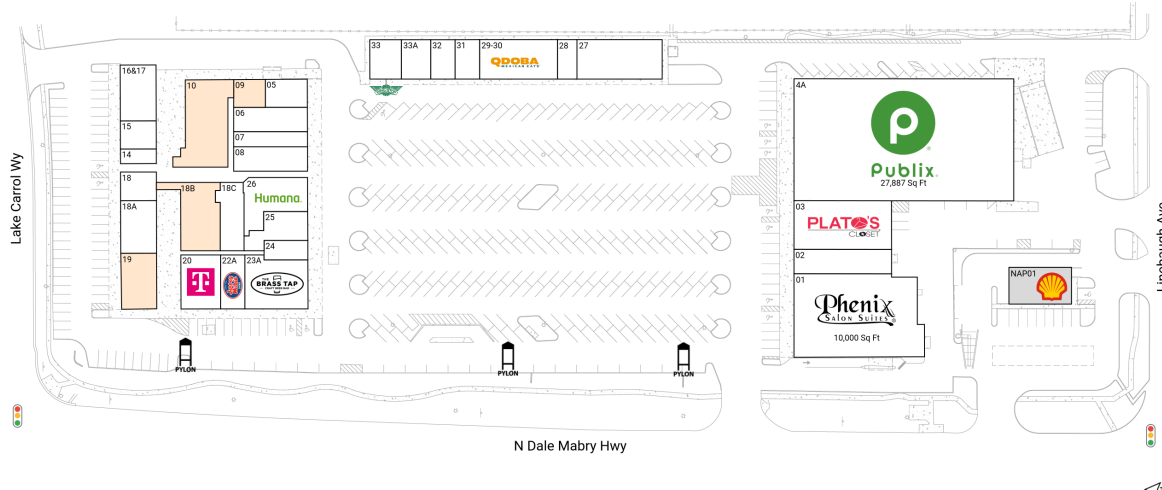

# Carrollwood Center

10025-10235 N. Dale Mabry Highway | Tampa, FL 33618

Hillsborough County Tampa-St. Petersburg-Clearwater, FL 92,678 Sq Ft

28.0417, -82.5040

## Available Spaces

09	1,000 Sq Ft	360°	18B	1,700 Sq Ft	360°
10	3,397 Sq Ft	360°	19	2,106 Sq Ft	360°

## Current Tenants

Space size listed in square feet

01	Phenix Salon Suites	10,000
02	IVX Health	2,500
03	Plato's Closet	5,000
4A	Publix	27,887
05	Mr. Empanada	1,350
06	The Bello Nail Bar	1,873
07	Florida West Coast Credit Unio	1,155
08	La Michoacana Iconic Ice Cream	1,961
14	Kim's Tailor	546
15	Carrollwood Barber Shop	1,068
16&17	Laundry Boys	2,121
18	Revello Medical Center	1,275
18A	DGlo Beauty	2,000
18C	Elena M. Morreale, D.C., P.A.	1,550
20	T-Mobile	2,200
22A	Jersey Mike's	1,375
23A	The Brass Tap	3,280
24	Livia MedSpa	900
25	The Hungry Greek	1,700
26	Humana	2,725
27	JETSET Pilates	3,500
28	Queenie Hair Studio	800
29-30	Qdoba Mexican Grill	3,200
31	China Garden	1,009
32	H & M Cellphone and Accessories	1,000
33	Wingstop	1,293
33A	Sailing Poke Bowl	1,207
NAP01	Shell Oil	0

This site plan is for illustrative and information purposes only, showing the general layout of the shopping center; and is not a legal survey. Brixmor makes no representation or warranty that the shopping center is exactly as depicted as site conditions and tenant mix are subject to change over time.